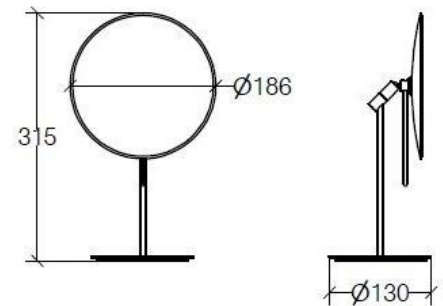

IMPORTED AND
DISTRIBUTED BY

EUROHAUS LTD
PO BOX 20-323
AUCKLAND NZ 0641

WWW.MMS.CO.NZ

SALES@EUROHAUS.CO.NZ