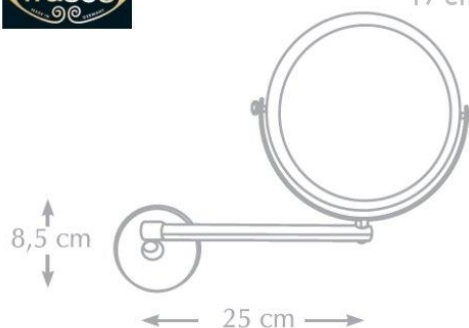

## DESCRIPTION

**Wall-mounted Bathroom Mirror with magnification and adjustable arm designed for use as a shaving and beauty mirror.**

- Double sided framed mirror with 3x magnification on one side and true view on the other.
- Mirror flips back and forth to the desired magnification.
- 25cm single arm swivels at wall and at base of mirror.
- Chromed brass construction.
- Wall-mounted (fixings included).
- FINISHES: Polished Chrome (stocked)  
Polished Brass (indent 6 weeks)

**Made in Germany**

**PRODUCT CODE: FR96950830 (Chrome)**

Polished Brass FR66950830

Diameter  
19 cm

IMPORTED AND  
DISTRIBUTED BY

EUROHAUS LTD  
PO BOX 20-323  
AUCKLAND NZ 0641

WWW.MMS.CO.NZ

SALES@EUROHAUS.CO.NZ