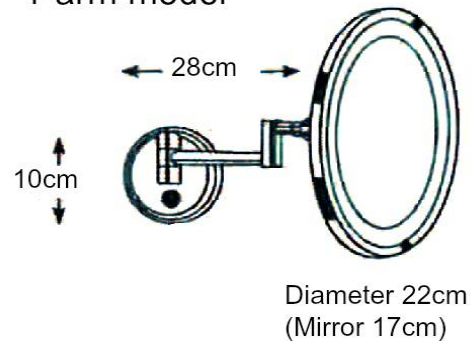

DESCRIPTION

Bathroom Mirror with magnification, adjustable arm and LED illumination designed for use as a shaving and beauty mirror.

- Single sided framed mirror with 5x STRONG magnification
- Single arm with multiple pivot points
- Polished chrome on brass construction
- Wall-mounted (fixings included)
- Wall bracket includes power/toggle switch
- Toggle switch selects warm or cool white LED illumination

- Non-replaceable LED hardwired with integrated LED driver

220-240V

CE

IP44

Made in Germany

PRODUCT CODE: FR99K8HX80

**FRASCO
99K8HX80 5X**

**BiColour LED Round Wall
Mirror with 5x
Magnification and Single
Arm**

1-arm model